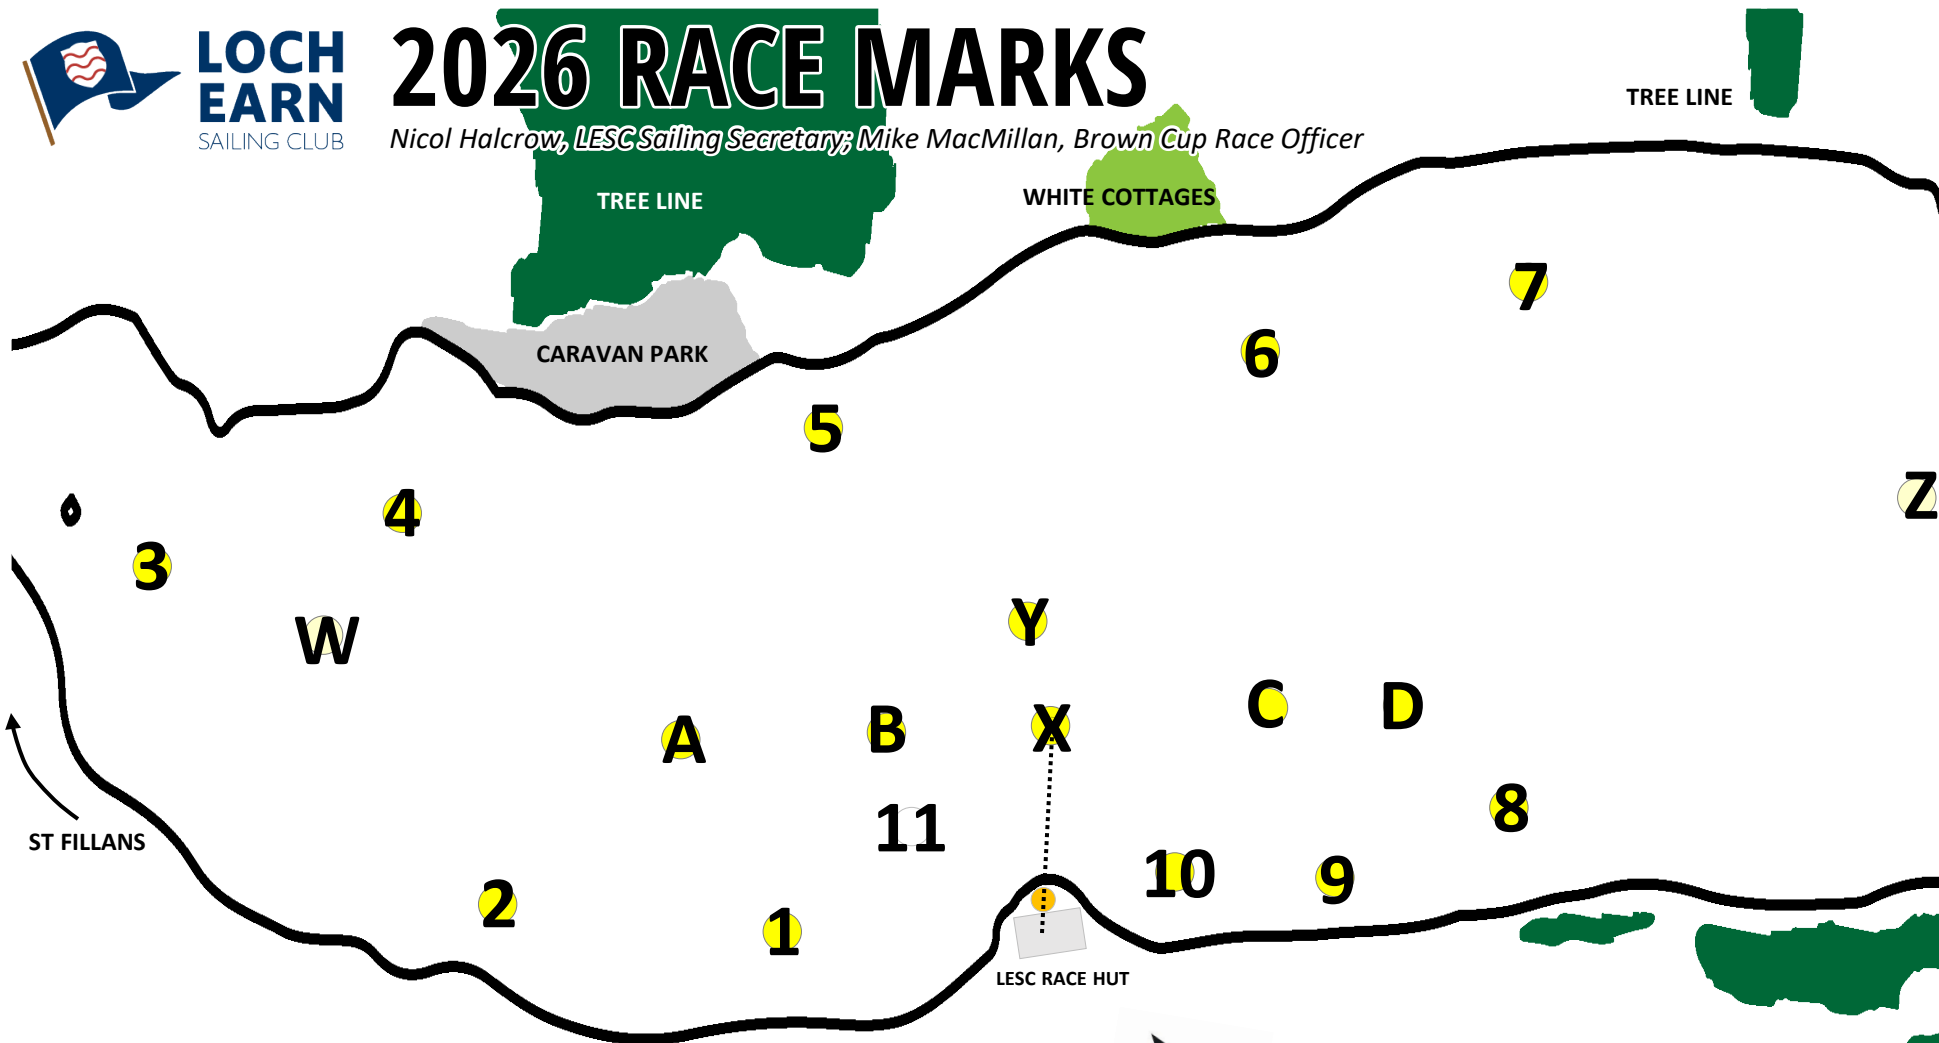

LOCH EARN
SAILING CLUB

2026 RACE MARKS

Nicol Halcrow, LESC Sailing Secretary; Mike MacMillan, Brown Cup Race Officer

All marks are yellow except W and Z that are orange faded white, and 11 that is white.

Start and finish line is formed between the orange pole in front of the LESC race hut and mark X.